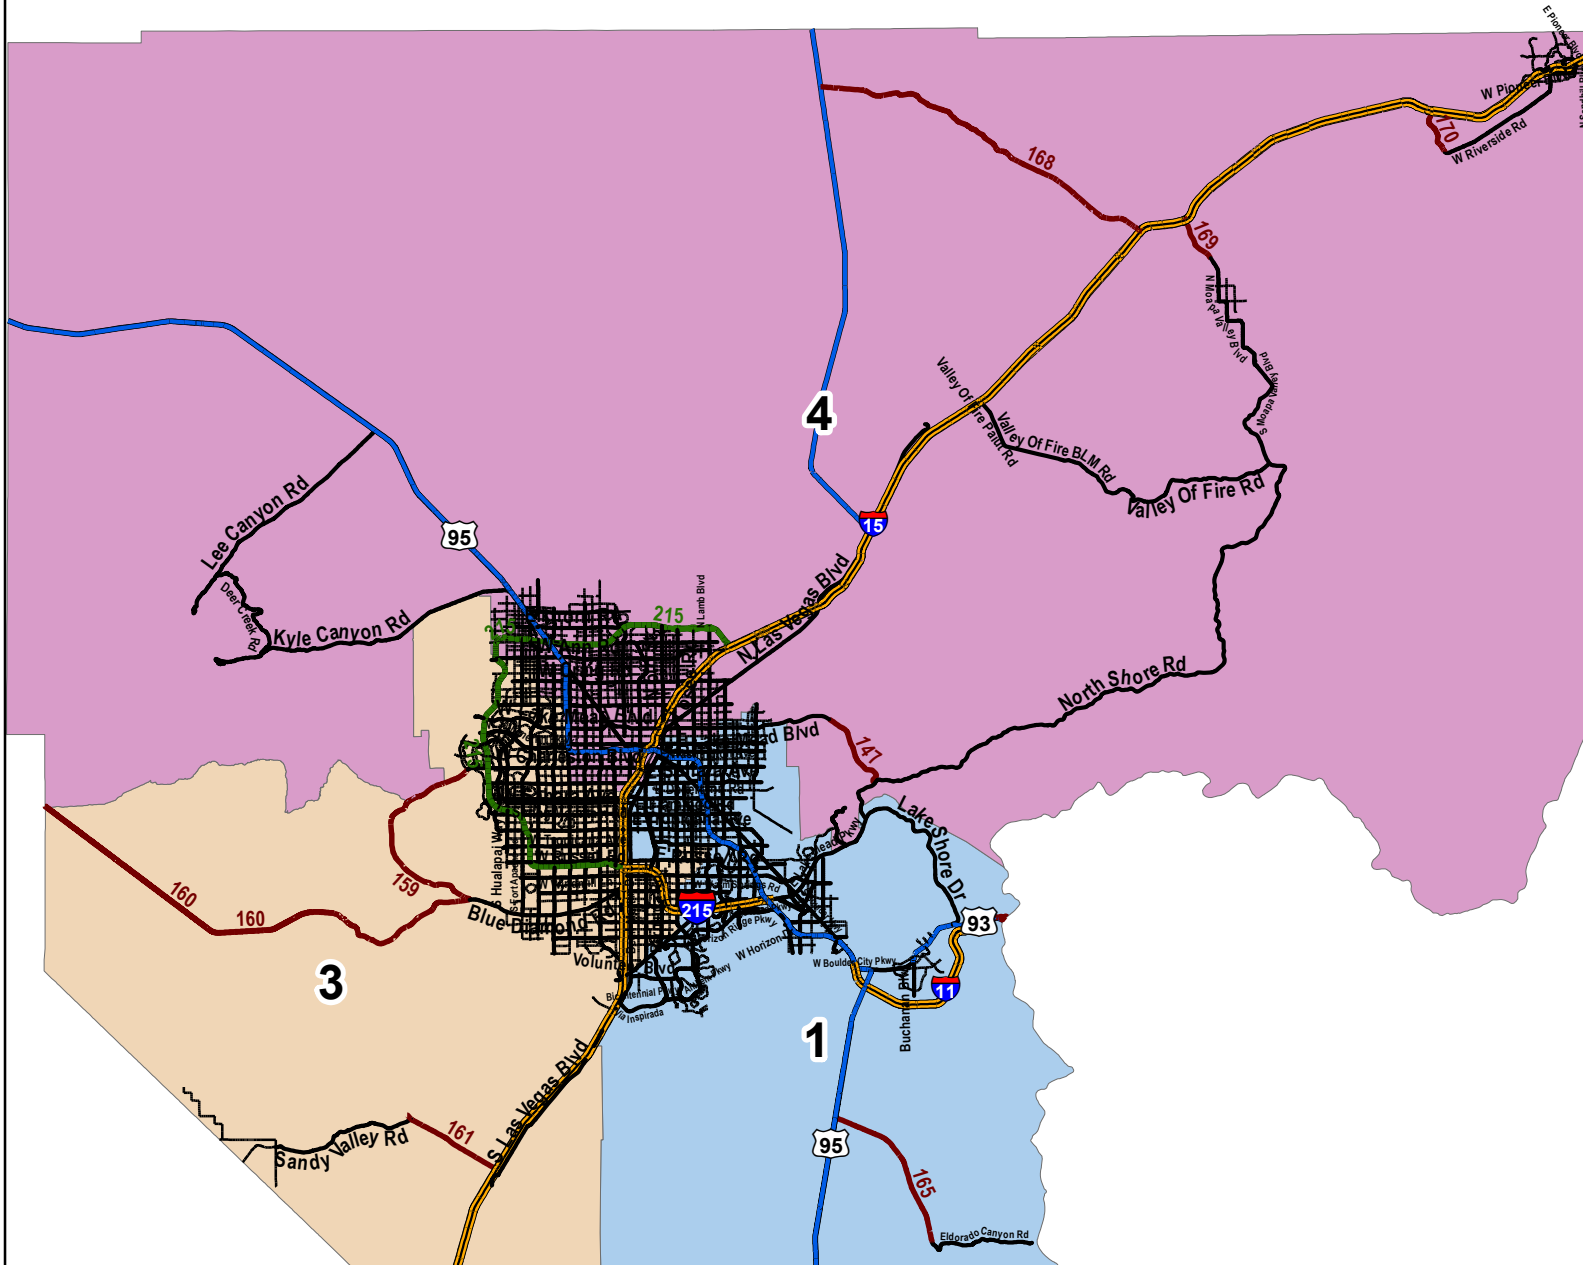

# STATE OF NEVADA CONGRESSIONAL DISTRICT 4 (OUTLYING AREA)

Clark County, Nevada

**ELECTION  
DEPARTMENT**

### Legend

#### CONGRESS

- 1
- 3
- 4

1 inch = 65,788 feet

Date: 2/15/2022

Vicinity Map  
No Scale

*This information is for display purposes only. No liability is assumed as to the accuracy of the data delineated herein.*